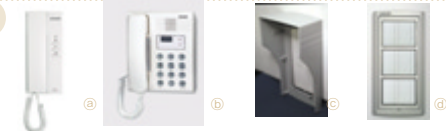

Video Phone

Multi-Entry System / Hands Free Type
B/W Type / Memory Type

Multi-Entry System Home Videophone

Normal Lens Type Common gate camera

- Ⓒ KLP-C100(Color) / 100(B/W) Ⓓ KLP-C104(Color) / 104(B/W)
- Ⓔ KLP-C108(Color) / 108(B/W) Ⓕ KLP-C112(Color) / 112(B/W)

Pinhole Lens Type Common gate camera

- Ⓒ KLP-P100(B/W) Ⓓ KLP-P104(B/W)
- Ⓔ KLP-P108(B/W) Ⓕ KLP-P112(B/W)

[Accessory]

- Ⓒ Audio handset KIP-603
- Ⓓ Guard master KIP-120
- Ⓔ Sunvisor KLP-SV50
- Ⓕ Name index KLP-N150

Hands Free Type Home Videophone

Hands Free Type KIV-202 / D202

- 4" TFT LCD Color Handsfree VDP
- For single house & multi apartment
- Internal call & conversation function between extended indoor units in a house
- Door open (front door & common gate) function
- KIV-202 : AC type / KIV-D202 : DC type
- 2 Camera connection (front door camera)

Hands Free Type KIV-102 / D102

- 4" CRT B/W Handsfree VDP
- For single house & multi apartment
- Internal call & conversation function between extended indoor units in a house
- Door open (front door & common gate) function
- KIV-102 : AC type / KIV-D102 : DC type
- 2 Camera connection (front door camera)

B/W Type Home Videophone

B/W Type Phone KVM-520

- 4" CRT B/W VDP
- For single house & multi apartment
- Internal call & conversation function between extended indoor units in a house
- Door open (common gate) function

Memory & B/W Type Home Videophone

Memory Type Phone KVM-524RG / 514RG

- 4" CRT B/W VDP
- 64 cut memory VDP
- Internal call & conversation function between extended indoor units in a house
- Door open function
- KVM-524RG : AC type, KVM-514RG : DC type
- 2 Camera connection

Hands Free Type Home Videophone

Hands Free Type Phone KCV-350 / D350