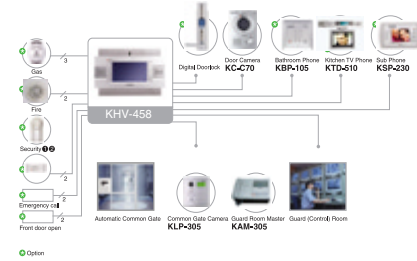

Home Automation

Hands Free / Bathroom Phone
Door Lock / Kitchen TV Phone

Hands Free Type Home Automation

DSP Hands Free Type KHV-478

- Color 7" TFT LCD
- Function to identify visitor and prevent crime (fire, gas, security sensor)
- Function to open common gate as well as household door
- Available communication with guard
- Available identifying absent households at guard room
- Emergency call / Telephone function

Hands Free Type Home Automation

DSP Hands Free Type KHV-458

- Color 5" TFT LCD
- Function to identify visitor and prevent crime (fire, gas, security sensor)
- Function to open common gate as well as household door
- Available communication with guard
- Available identifying absent households at guard room
- Emergency call / Telephone function

Hands Free Type Home Automation

DSP Hands Free Type KHV-456S

- Color 5" TFT LCD
- Function to identify visitor and prevent crime (fire, gas, security sensor)
- Function to open common gate as well as household door
- Available communication with guard
- Available identifying absent households at guard room
- Emergency call / Telephone function

DSP Hands Free Type KCV-356

- Color 5" TFT LCD
- Function to identify visitor and prevent crime
- Function to open common gate as well as household door
- Available communication with guard
- Available identifying absent households at guard room
- Emergency call function

Bathroom Phone Home Automation

Bathroom Phone KBP-100

- Private door camera / lobby phone communication
- Emergency call
- Receiving the general phone
- Water proof cover

Bathroom Phone KBP-105

- Private door camera / lobby phone communication
- Door open
- Emergency call
- Receiving the general phone
- Water proof cover

Door Lock Home Automation

Button Key Type KDL-T1