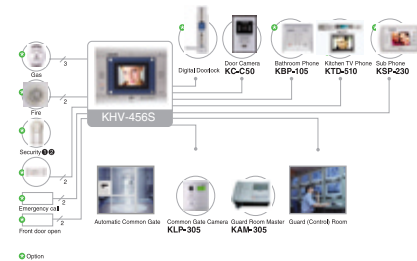

Home Automation

Hands Free / Bathroom Phone
Door Lock / Kitchen TV Phone

Hands Free Type Home Automation

DSP Hands Free Type KHV-478

- Color 7" TFT LCD
- Function to identify visitor and prevent crime (fire, gas, security sensor)
- Function to open common gate as well as household door
- Available communication with guard
- Available identifying absent households at guard room
- Emergency call / Telephone function

Hands Free Type Home Automation

DSP Hands Free Type KHV-458

- Color 5" TFT LCD
- Function to identify visitor and prevent crime (fire, gas, security sensor)
- Function to open common gate as well as household door
- Available communication with guard
- Available identifying absent households at guard room
- Emergency call / Telephone function

Hands Free Type Home Automation

DSP Hands Free Type KHV-456S

- Color 5" TFT LCD
- Function to identify visitor and prevent crime (fire, gas, security sensor)
- Function to open common gate as well as household door
- Available communication with guard
- Available identifying absent households at guard room
- Emergency call / Telephone function

DSP Hands Free Type KCV-356

- Color 5" TFT LCD
- Function to identify visitor and prevent crime
- Function to open common gate as well as household door
- Available communication with guard
- Available identifying absent households at guard room
- Emergency call function

Bathroom Phone Home Automation

Bathroom Phone KBP-100

- Private door camera / lobby phone communication
- Emergency call
- Receiving the general phone
- Water proof cover

Bathroom Phone KBP-105

- Private door camera / lobby phone communication
- Door open
- Emergency call
- Receiving the general phone
- Water proof cover

Door Lock Home Automation

Button Key Type KDL-T1