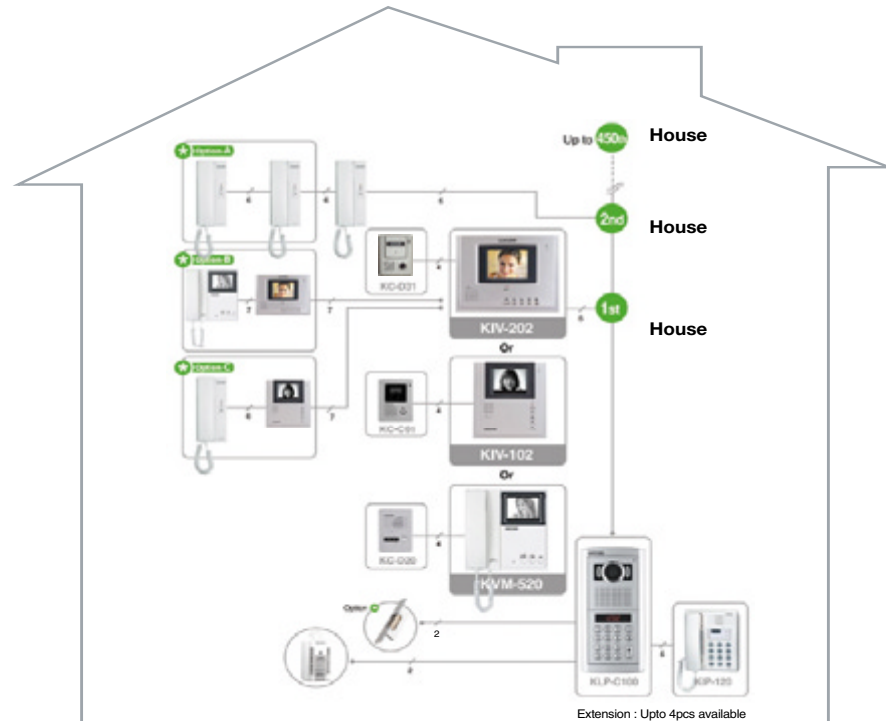

Video Phone

Multi-Entry System / Hands Free Type
B/W Type / Memory Type

Multi-Entry System Home Videophone

Normal Lens Type Common gate camera

- Ⓒ KLP-C100(Color) / 100(B/W) Ⓓ KLP-C104(Color) / 104(B/W)
- Ⓔ KLP-C108(Color) / 108(B/W) Ⓕ KLP-C112(Color) / 112(B/W)

Pinhole Lens Type Common gate camera

- Ⓒ KLP-P100(B/W) Ⓓ KLP-P104(B/W)
- Ⓔ KLP-P108(B/W) Ⓕ KLP-P112(B/W)

[Accessory]

- Ⓒ Audio handset KIP-603
- Ⓓ Guard master KIP-120
- Ⓔ Sunvisor KLP-SV50
- Ⓕ Name index KLP-N150

Hands Free Type Home Videophone

Hands Free Type KIV-202 / D202

- 4" TFT LCD Color Handsfree VDP
- For single house & multi apartment
- Internal call & conversation function between extended indoor units in a house
- Door open (front door & common gate) function
- KIV-202 : AC type / KIV-D202 : DC type
- 2 Camera connection (front door camera)

Hands Free Type KIV-102 / D102

- 4" CRT B/W Handsfree VDP
- For single house & multi apartment
- Internal call & conversation function between extended indoor units in a house
- Door open (front door & common gate) function
- KIV-102 : AC type / KIV-D102 : DC type
- 2 Camera connection (front door camera)

B/W Type Home Videophone

B/W Type Phone KVM-520

- 4" CRT B/W VDP
- For single house & multi apartment
- Internal call & conversation function between extended indoor units in a house
- Door open (common gate) function

Memory & B/W Type Home Videophone

Memory Type Phone KVM-524RG / 514RG

- 4" CRT B/W VDP
- 64 cut memory VDP
- Internal call & conversation function between extended indoor units in a house
- Door open function
- KVM-524RG : AC type, KVM-514RG : DC type
- 2 Camera connection

Hands Free Type Home Videophone

Hands Free Type Phone KCV-350 / D350

- 3.5" TFT LCD color handsfree VDP
- Compact size & convenient design
- Door open function
- Door release from camera (KC-D32, metal pinhole camera)
- KCV-350 : AC type / KCV-D350 : DC type

Memory Type Phone KVM-534

- 4" CRT B/W VDP
- Internal call & conversation between extended indoor units in a house
- Up to 3 monitor including audio sub phone with a camera extension available

KVR-500

- External memory equipment (32M DRAM)
- Upto 64 cut frame record
- Play & record (manual & automatic) function
- Date setting (year/month/day)
- Connection with KVM-534 monitor

B/W Type Home Videophone

Memory Type Phone KVM-524GS / 514GS

- 4" CRT B/W VDP
- Internal call & conversation function between extended indoor units in a house
- Door open function
- KVM-524GS : AC type / KVM-514GS : DC type

B/W Type Phone KVM-604

- 4" CRT B/W VDP
- Audio + video conversation with visitor
- Door open function