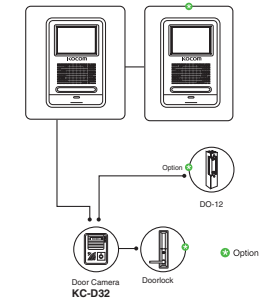

Hands Free Type Home Videophone

Hands Free Type Phone KCV-350 / D350

- 3.5" TFT LCD color handsfree VDP
- Compact size & convenient design
- Door open function
- Door release from camera (KC-D32, metal pinhole camera)
- KCV-350 : AC type / KCV-D350 : DC type