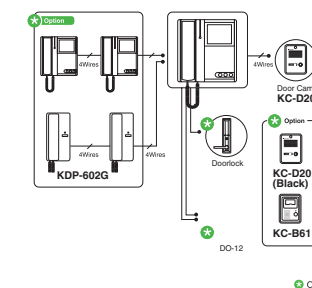

B/W Type Home Videophone

Memory Type Phone KVM-524GS / 514GS

- 4" CRT B/W VDP
- Internal call & conversation function between extended indoor units in a house
- Door open function
- KVM-524GS : AC type / KVM-514GS : DC type