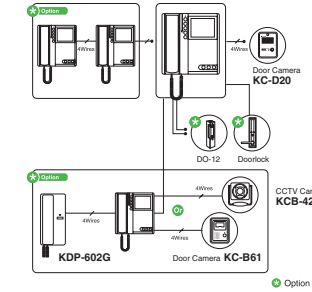

Memory & B/W Type Home Videophone

Memory Type Phone KVM-524RG / 514RG

- 4" CRT B/W VDP
- 64 cut memory VDP
- Internal call & conversation function between extended indoor units in a house
- Door open function
- KVM-524RG : AC type, KVM-514RG : DC type
- 2 Camera connection