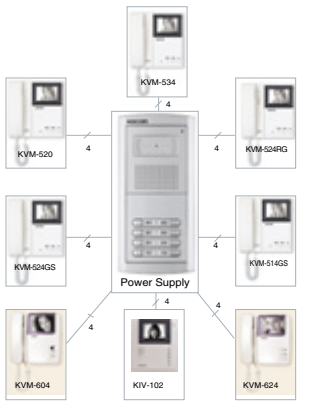

Ⓐ KC-MC12 (Color)
Ⓑ KC-MB12 (B/W)
Ⓒ KC-MC14 (Color)
Ⓓ KC-MB14(B/W)

[KLP-3XX Series camera]
connection diagram