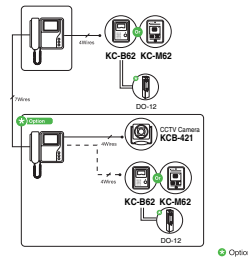

B/W Type Home Videophone

B/W Type phone
KVM-624

- 4" CRT B/W VDP
- Up to 2 monitor and 2 front door cameras connection
- Audio + video conversation with visitor
- Door open function