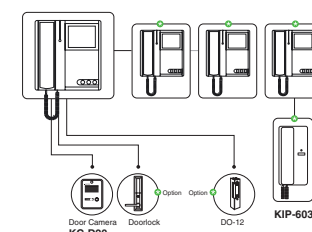

B/W Type Home Videophone

B/W Type Phone KVM-520

- 4" CRT B/W VDP
- For single house & multi apartment
- Internal call & conversation function between extended indoor units in a house
- Door open (common gate) function