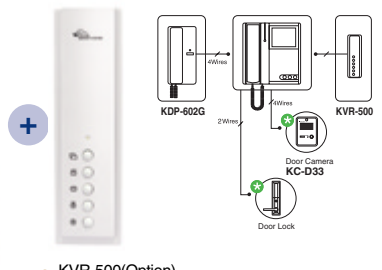

Memory Type Phone KVM-534

- 4" CRT B/W VDP
- Internal call & conversation between extended indoor units in a house
- Up to 3 monitor including audio sub phone with a camera extension available

KVR-500

- External memory equipment (32M DRAM)
- Upto 64 cut frame record
- Play & record (manual & automatic) function
- Date setting (year/month/day)
- Connection with KVM-534 monitor