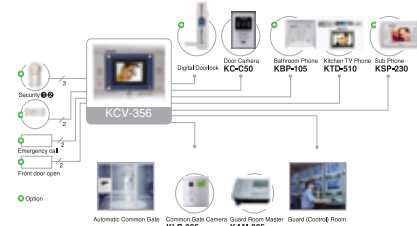

### DSP Hands Free Type KHV-458

- Color 5" TFT LCD
- Function to identify visitor and prevent crime (fire, gas, security sensor)
- Function to open common gate as well as household door
- Available communication with guard
- Available identifying absent households at guard room
- Emergency call / Telephone function

## Hands Free Type Home Automation

### DSP Hands Free Type KHV-456S

- Color 5" TFT LCD
- Function to identify visitor and prevent crime (fire, gas, security sensor)
- Function to open common gate as well as household door
- Available communication with guard
- Available identifying absent households at guard room
- Emergency call / Telephone function

### DSP Hands Free Type KCV-356

- Color 5" TFT LCD
- Function to identify visitor and prevent crime
- Function to open common gate as well as household door
- Available communication with guard
- Available identifying absent households at guard room
- Emergency call function