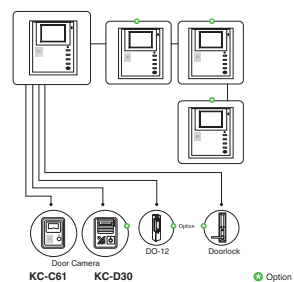

Video Phone

Multi-Entry System / Hands Free Type
B/W Type / Memory Type

Multi-Entry System Home Videophone

Normal Lens Type Common gate camera

- Ⓒ KLP-C100(Color) / 100(B/W) Ⓓ KLP-C104(Color) / 104(B/W)
- Ⓔ KLP-C108(Color) / 108(B/W) Ⓕ KLP-C112(Color) / 112(B/W)

Pinhole Lens Type Common gate camera

- Ⓒ KLP-P100(B/W) Ⓓ KLP-P104(B/W)
- Ⓔ KLP-P108(B/W) Ⓕ KLP-P112(B/W)

[Accessory]

- Ⓒ Audio handset KIP-603
- Ⓓ Guard master KIP-120
- Ⓔ Sunvisor KLP-SV50
- Ⓕ Name index KLP-N150

Hands Free Type Home Videophone

Hands Free Type KIV-202 / D202

- 4" TFT LCD Color Handsfree VDP
- For single house & multi apartment
- Internal call & conversation function between extended indoor units in a house
- Door open (front door & common gate) function
- KIV-202 : AC type / KIV-D202 : DC type
- 2 Camera connection (front door camera)

Hands Free Type KIV-102 / D102

- 4" CRT B/W Handsfree VDP
- For single house & multi apartment
- Internal call & conversation function between extended indoor units in a house
- Door open (front door & common gate) function
- KIV-102 : AC type / KIV-D102 : DC type
- 2 Camera connection (front door camera)

B/W Type Home Videophone

B/W Type Phone KVM-520

- 4" CRT B/W VDP
- For single house & multi apartment
- Internal call & conversation function between extended indoor units in a house
- Door open (common gate) function

Memory & B/W Type Home Videophone

Memory Type Phone KVM-524RG / 514RG

- 4" CRT B/W VDP
- 64 cut memory VDP
- Internal call & conversation function between extended indoor units in a house
- Door open function
- KVM-524RG : AC type, KVM-514RG : DC type
- 2 Camera connection

Hands Free Type Home Videophone

Hands Free Type Phone KCV-350 / D350