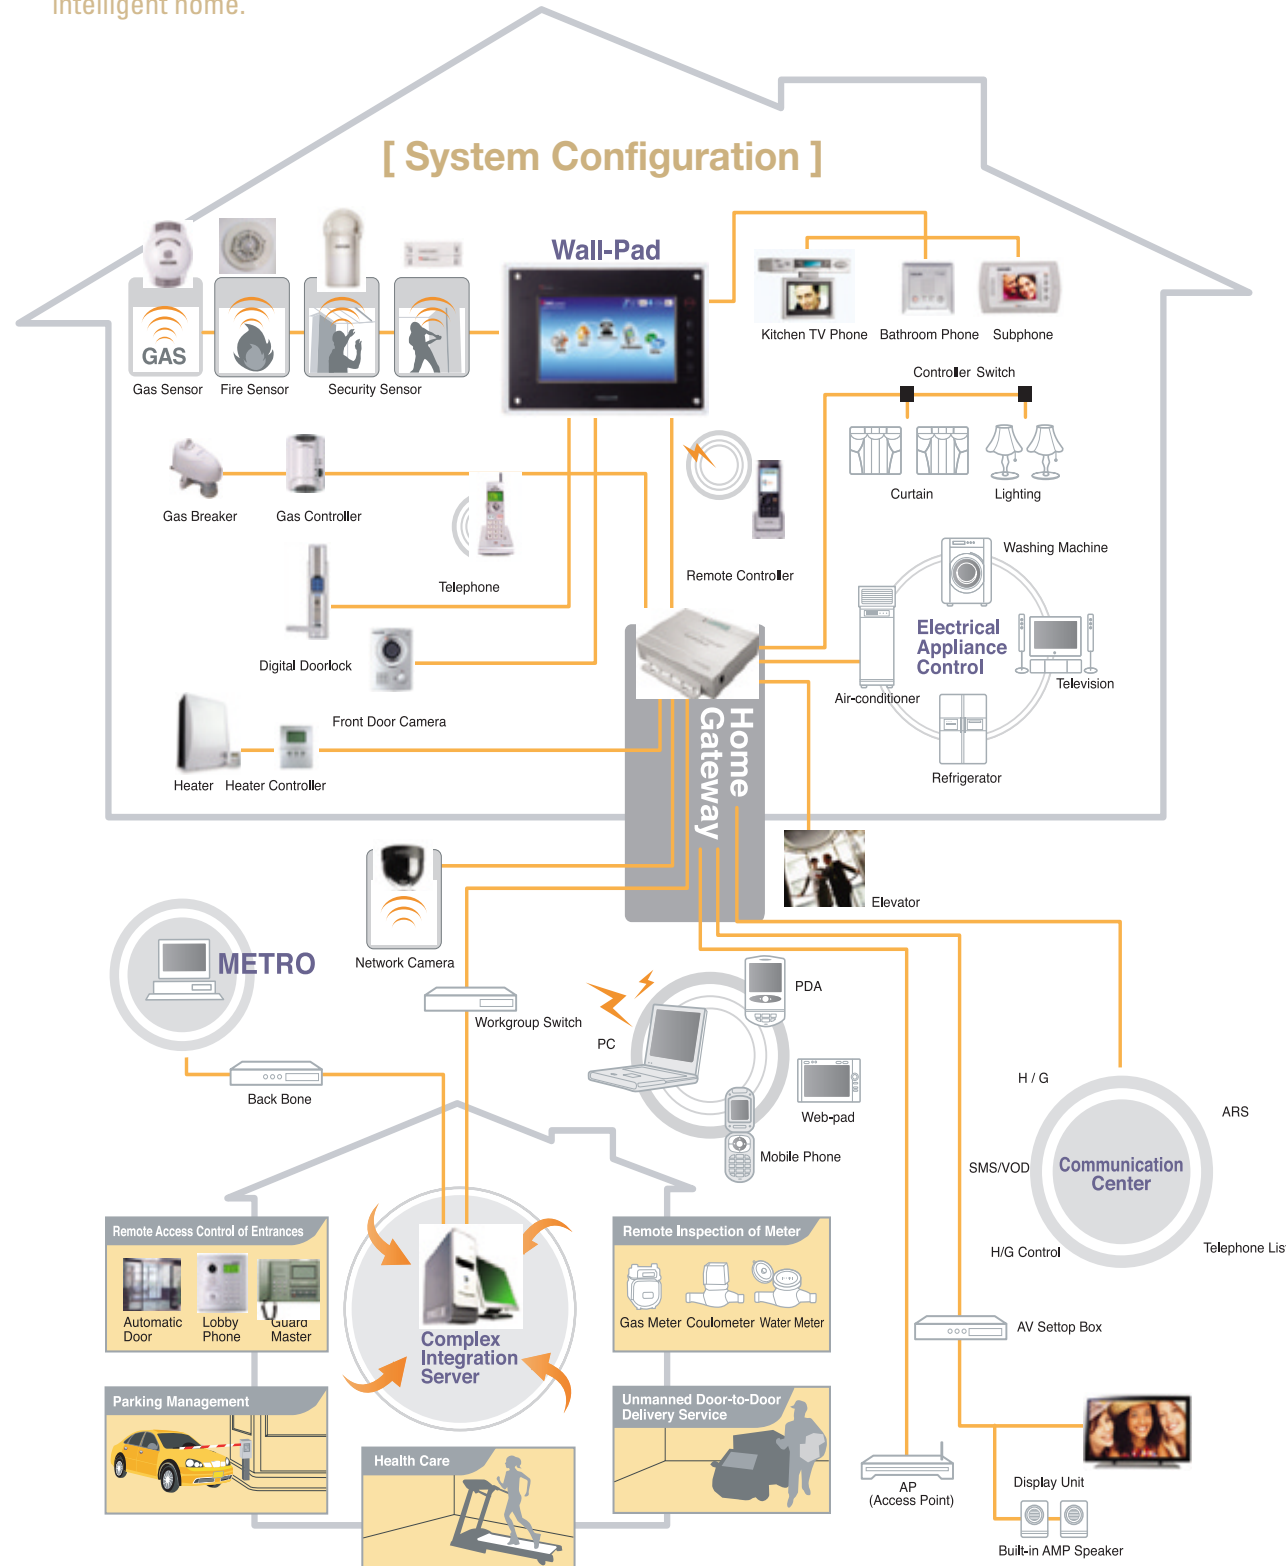

**KOCOM Products**

Home Network System  
Home Automation System  
Videophone  
Doorphone & Interphone  
CCTV System  
Multimedia

## High-end Home Network Solution

Chiefly composed of main display (KHN-880 / 870 / 671 Wall-pad) and the home gateway comprehending inside and outside home network, KOCOM high-end Home Network Solution wholly provides major services indispensable for realizing highly elegant intelligent home.