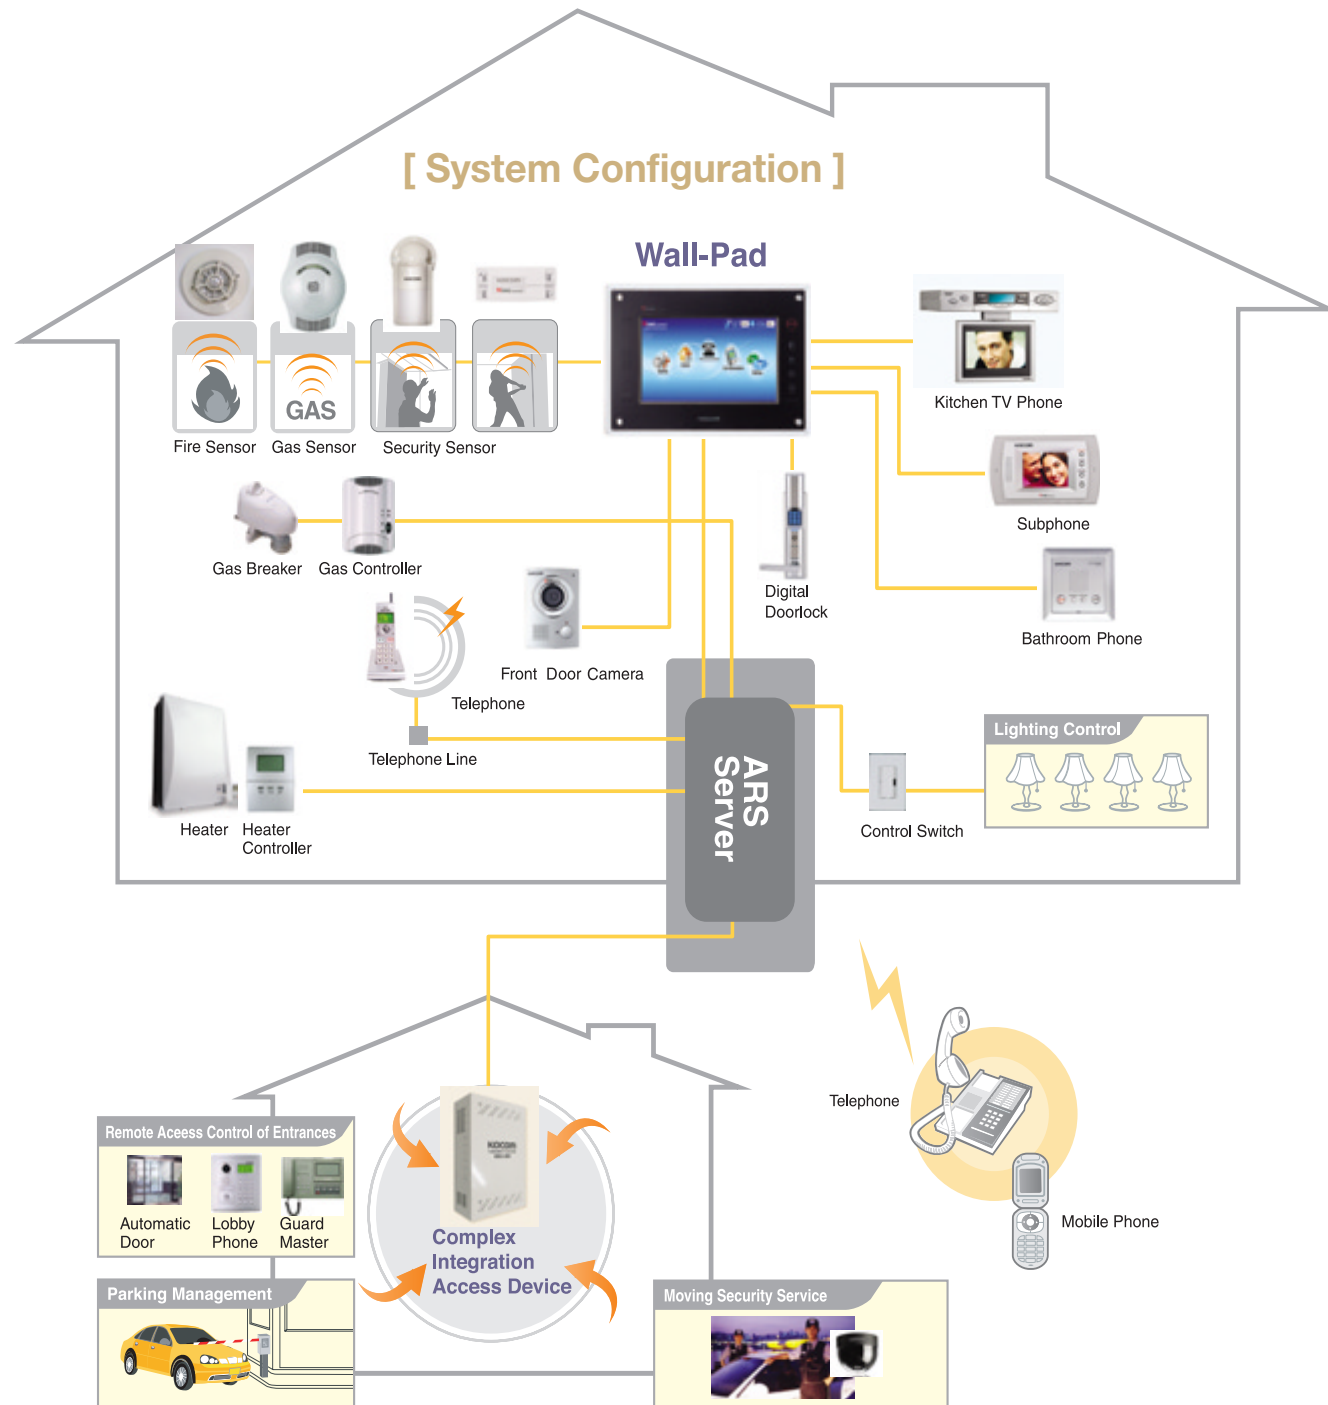

Type II

General Home Network Solution

This solution is a cost-effective home network solution which is equipped with all basic functions for home automation around home security.

Home Gate way Home Network

- Home Control Function : Lights, Heater, Gas, Curtain and Electrical Appliance (Option)
- Network Function : Switching Hub (10/100 Mbps), VPN, NAT/IP Masquerading, DHCP Server & Client, FTP Server & Telnet Client, Web Serve, PPPoE, QoS (SPQ, WRR), IGMP Proxy & Snooping
- Interface : RS485, PLC (Z-256 / Lonworks, LnCP), RF (447.725MHz, FSK type), ZigBee(Optional), WLAN (IEEE 802.11a/b/g, Option), EIB (Option)
- Routing : Static Routing, RIP v2, Unicasting, Multicasting & Broadcasting, VLAN (IEEE 802.1q)

- Home Control Function : Lights, Heater, Gas, Curtain and Electrical Appliance (Option)
- Network Function: Switching Hub (10/100 Mbps), NAT/IP Masquerading, DHCP Server & Client, Web Server
- Interface : RS485, PLC (Z-256 / Lonworks, LnCP), WLAN (IEEE 802.11a/b/g, Option), EIB (Option)

Accessories Home Network

- Communication with private door camera / Door open
- Calling guard office
- Lobby phone communication / Door open
- Emergency call function

- 10.4" TFT LCD Touch Screen
- Wireless internet connection
- Total remote controller
- Management of personal information
- Home controller (Home appliances, lights, etc)

- AP acts as a communication hub for users of a wireless device to connect to a wired LAN
- It provides heightened wireless security and extends the physical range of service a wireless user has access to

Controller Home Network

- Wireless telephone
- Call & communication with other resident, visitor & guard
- Door open function (Front door & Common gate)

- Light ON/OFF
- Heater ON/OFF
- Gas valve Close
- Security mode Set / Release
- Light ON/OFF (Dimming)
- Heater, airconditioner & TV ON/OFF
- Gas valve Close
- Curtain Control
- Security mode Set/Release

Sensor Home Network

- Gas leakage sensor
- Motion sensor
- Burglar sensor
- Fire sensor

Lobby & Master Home Network

- Access & communication main device between each apartment, guard master and integrated access device
- Upto 960 apartments and 80 Lobby phones (Entry Access Panel) connection

- Call & communication with resident & guard
- LCD display (apartment no. & communication status)
- Gate open by password & RF card (Option)
- Lobby phone based in SIP (Option)

- Call & communication with resident & visitor
- LCD display (apartment no. & event details display in the call & event)
- Gate open in communication with visitor
- Parking management system interlocking (Option, RS485)