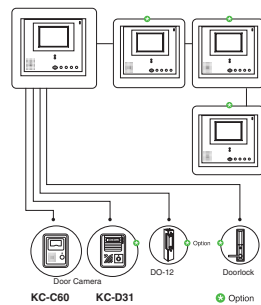

Hands Free Type KIV-102 / D102

- 4" CRT B/W Handsfree VDP
- For single house & multi apartment
- Internal call & conversation function between extended indoor units in a house
- Door open (front door & common gate) function
- KIV-102 : AC type / KIV-D102 : DC type
- 2 Camera connection (front door camera)