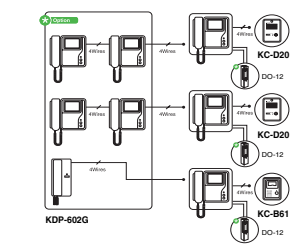

B/W Type Phone KVM-604

- 4" CRT B/W VDP
- Audio + video conversation with visitor
- Door open function